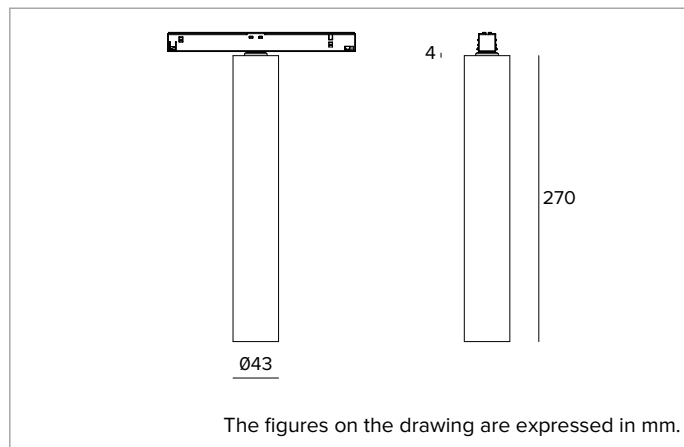

SOURCE

High efficiency Chip on Board LED Ra90. 3500K on request.

Energy efficiency class: D

Nominal power: 6,5W

Nominal flux: 981lm

Colour rendering index: 90

Rf: 92

Rg: 101

CCT nominal: 3000K

SDCM: 1.5

Lifetime (L80/B10): >50000h tq +25°C

ILLUMINOTECHNICAL CHARACTERISTICS

FL Version - metallised polycarbonate precision optics, a holographic diffusion filter and a black silicone cut off ring.

Optic: REFLECTOR

Beam angles: FL

Optical efficiency: 71%

Fixture flux: 700lm

Luminous efficacy: 99lm/W

Photobiological safety: Compliant with RG1 low risk group

MECHANICAL CHARACTERISTICS

Cylindrical body in CNC machined aluminum and coated with powder paint.

Colour and finish: Deep black

Dimensions: D=43mm

Weight: 0.3Kg

Version: ON-OFF

Degree of protection: IP20

ELECTRICAL CHARACTERISTICS

ON-OFF version, track power supply.

Fixture Power: 7W

Power supply: 48Vdc

Insulation Class: CLASS 3

Class F: YES

SAFE FLICKER: PstLM=<1 and SVM=<0.4 (IEC TR 61547-1 and IEC TR 63158), to ensure a more comfortable and safe light

Ambient temperature: 0°C / +25°C

INSTALLATION

Quick coupling system for mounting the product on the track.

NOTES

Not polarized fixture. Black adapter. 110-277Vac version available on request. Not compatible with Fortyeight Trimless Deep track.

WARRANTY

5 years.

WARNING

Luminaire designed for disposal/recycling at end-of-life. Replaceable (LED only) light source by a professional. Replaceable control gear by a professional.

Due to the technological evolution of the electronic components, the data provided may be updated, and as such, confirmation must be requested during the order process.

Luminous flux and power supply have +/-10% tolerances with respect to the indicated value. tq +25°C (CIE 121).

We reserve the right to make technical changes.

Targetti Sankey S.r.l.
Via Pratese, 164
50145 Firenze - Italy
Tel: +39 055 37911
targetti.com
targetti@targetti.com

CCIAA Firenze
Share Capital:
€ 500.000,00
VAT N. (IT):
01537660480
R.E.A: FI-275656

TARGETTI